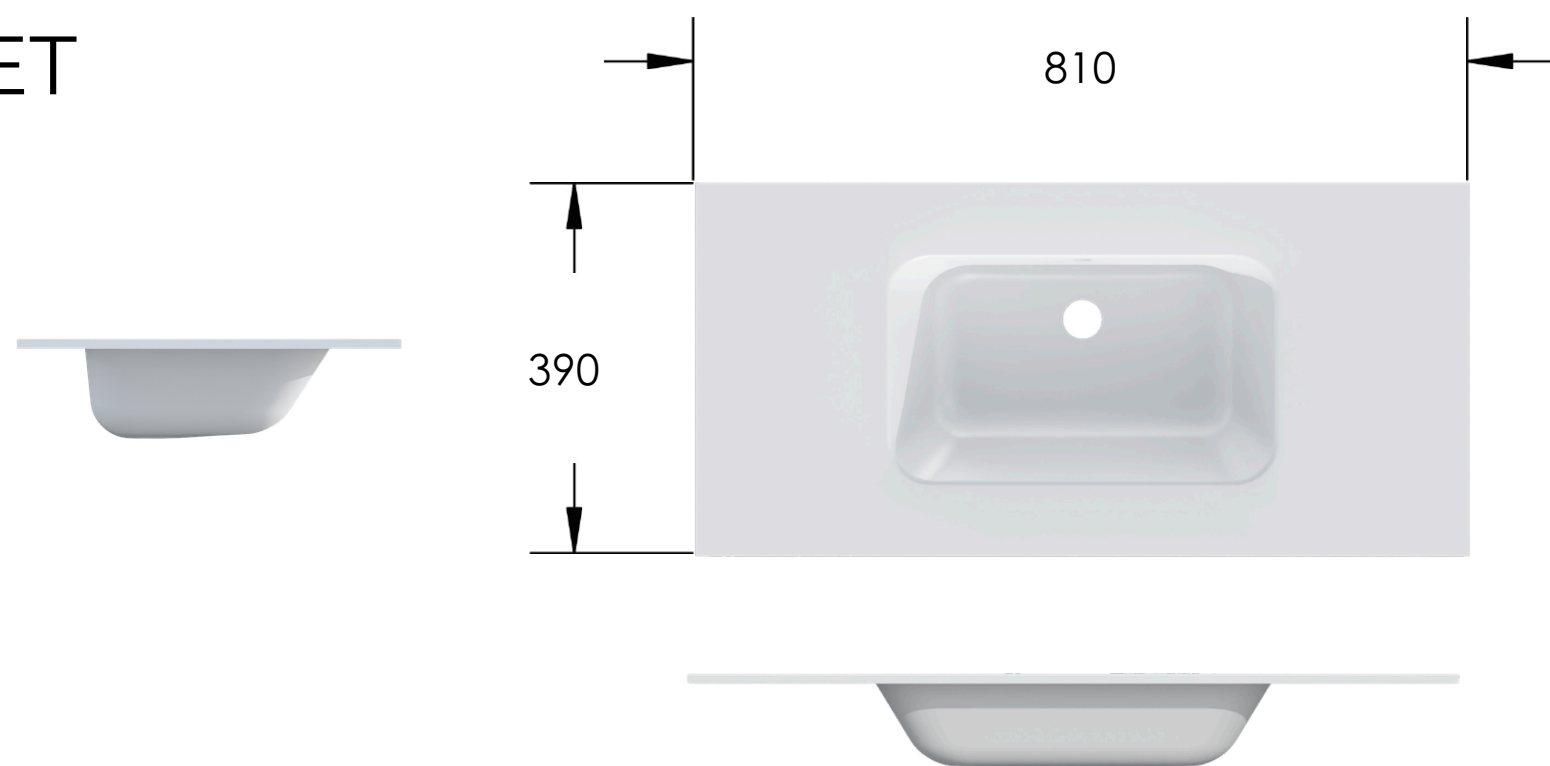

1000x390x128

glossy / matte

3 colors available for fast delivery.
Any color is possible to produce.

drain cover / visible drain

VIENO INSET

960 x 515 x 140

VIENO INSET

960 x 515 x 140

drain cover / visible drain

VIENO INSET

810 x 390 x 140

VIENO INSET

810 x 390 x 140

drain cover / visible drain

VIETE INSET

600x390x128

VIETE INSET

600x390x128

drain cover / visible drain

VIETE ONSET

600 x 395 x 125

500 x 370 x 125

400 x 343 x 125

VIETE ONSET

600 x 395 x 125
500 x 370 x 125
400 x 343 x 125

drain cover / visible drain

VIRTA

500 x 370 x 125

VEDOS

500 x 370 x 125

VIRUA

1203 x 465