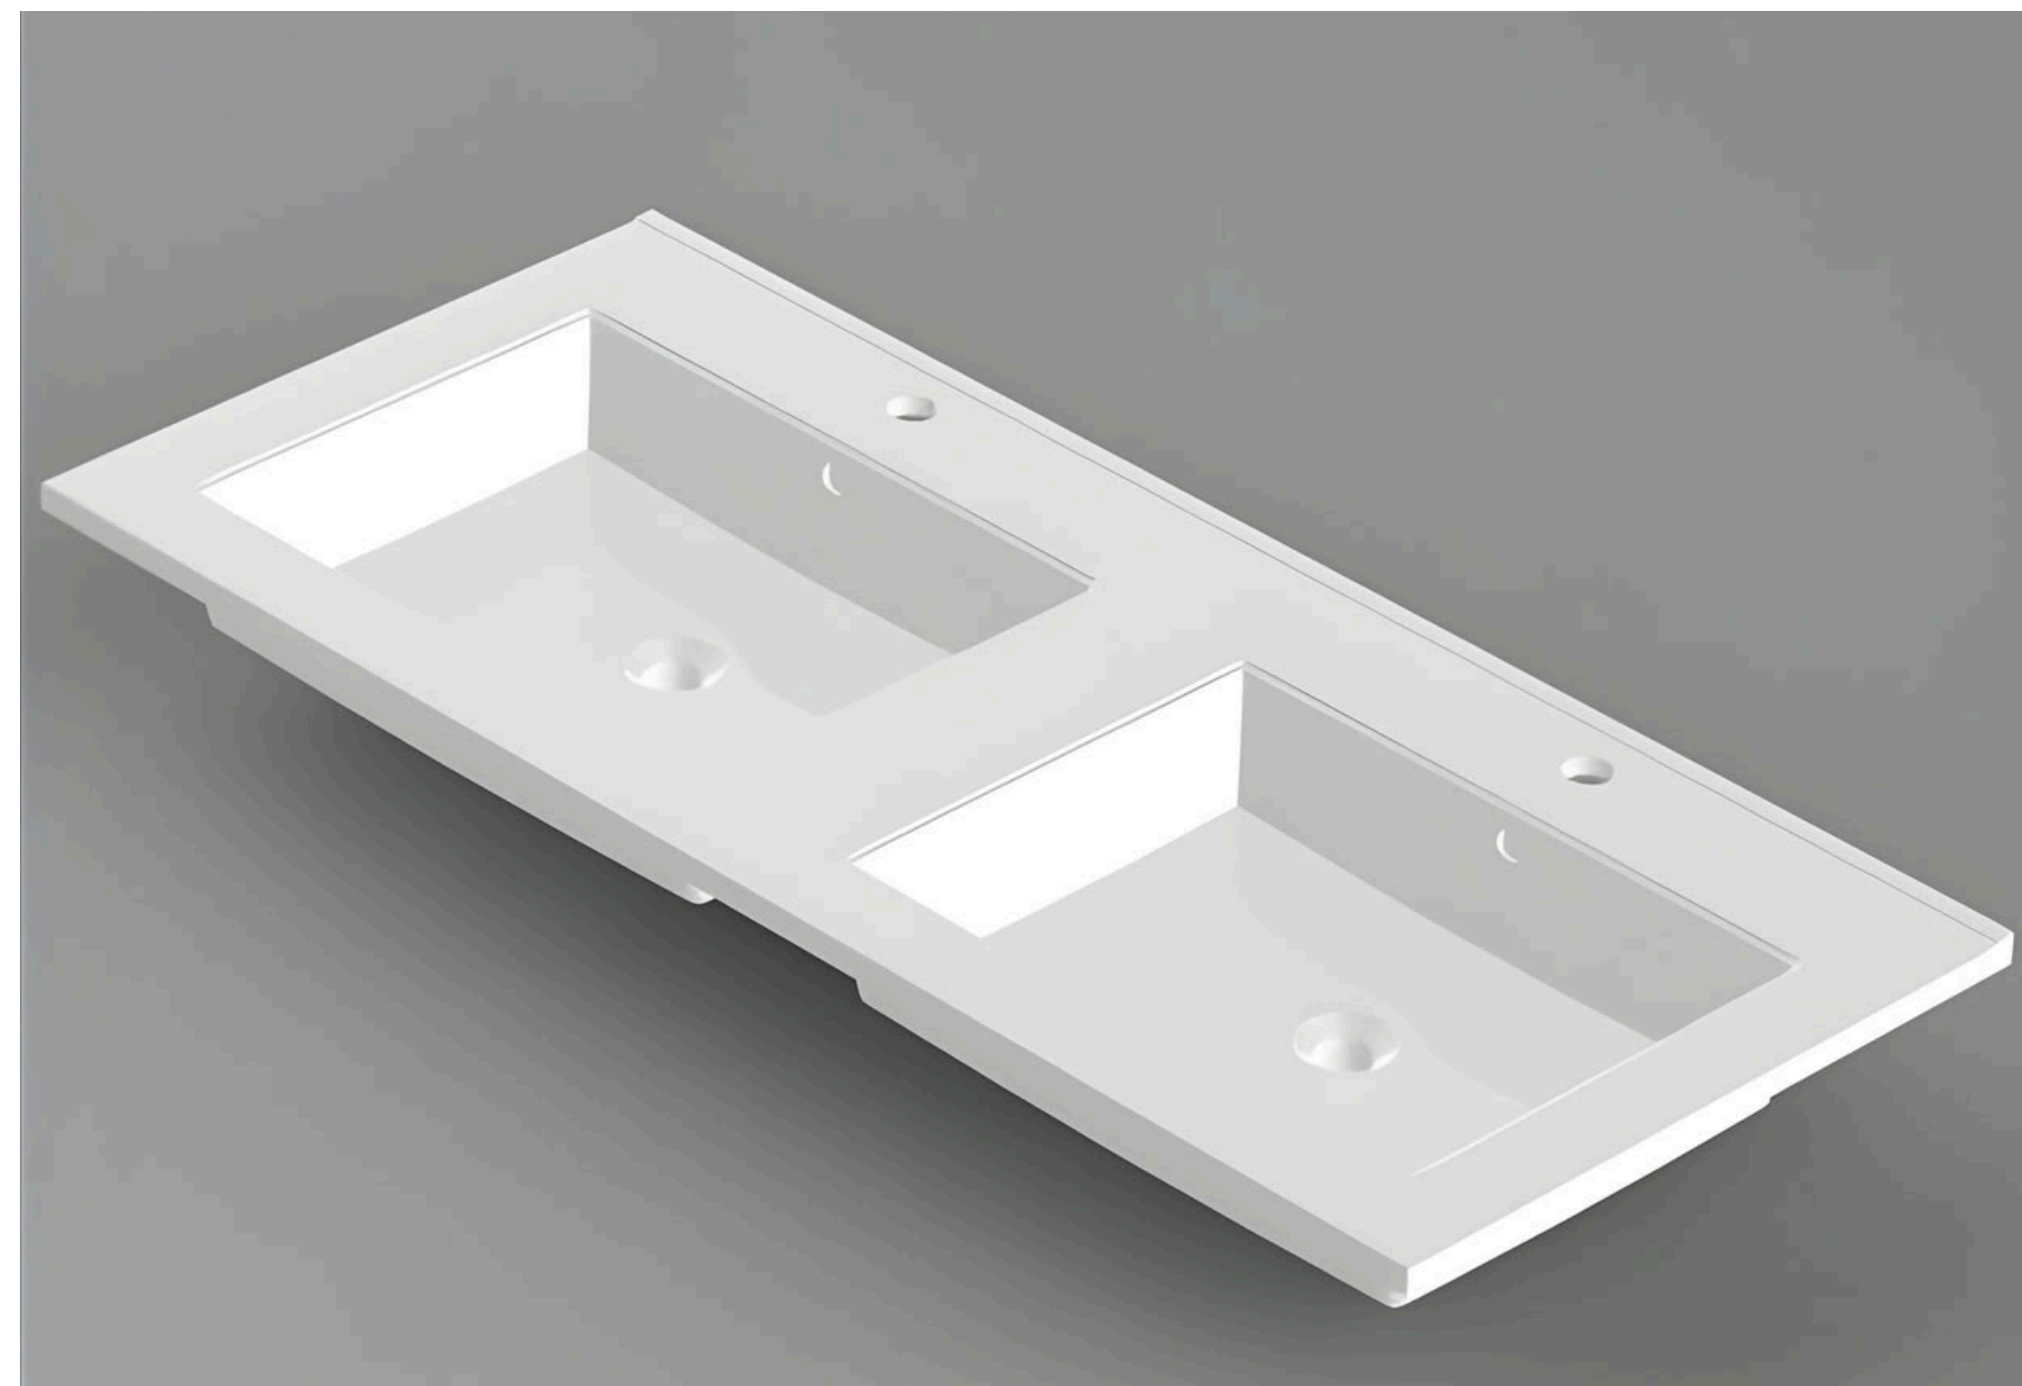

1000x390x128

glossy / matte

3 colors available for fast delivery.
Any color is possible to produce.

drain cover / visible drain

VIENO INSET

960 x 515 x 140

VIENO INSET

960 x 515 x 140

drain cover / visible drain

VIENO INSET

810 x 390 x 140

VIENO INSET

810 x 390 x 140

drain cover / visible drain

VIETE INSET

600x390x128

VIETE INSET

600x390x128

drain cover / visible drain

VIETE ONSET

600 x 395 x 125

500 x 370 x 125

400 x 343 x 125

VIETE ONSET

600 x 395 x 125
500 x 370 x 125
400 x 343 x 125

drain cover / visible drain

VIRTA

500 x 370 x 125

VEDOS

500 x 370 x 125

VIRUA

1203 x 465